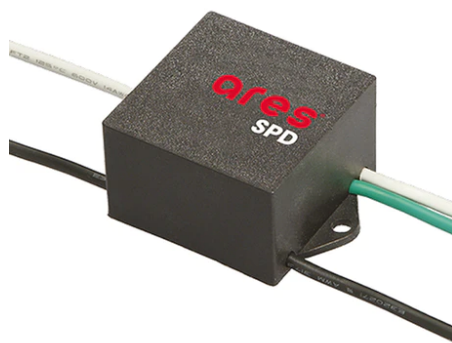

Perseo 16 Asymmetric Optic Dimmable Dali

■ 525063-310.A.6 - Grey

Adjustable projector for installation on wall or on pole.

Configuration: die-cast aluminium structure. EN AB-47100 alloy (low copper content). Glass diffuser: extra-clear, fixed to the frame through a robotic gluing system.

Pole Ø 102 mm h 4000 mm With Base
4140.6

Pole Ø 102 mm h 5000(+500 mm In-
ground) mm
4155.6

Pole Franco/Perseo/Dooku h 4500(+500
mm Inground) mm Ø76 mm
251.6

Pole Bracket Minifranco/Perseo 16 Ø
102 mm 180 mm Single
221.6

Pole Franco/Perseo/Dooku h 4500(with
Base) mm Ø76 mm
249.6

SPD (Surge Protection Device)
237

Pole Bracket Minifranco/Perseo 16 Ø
76 mm 180 mm Double
230.6

Pole Bracket Minifranco/Perseo 16 Ø
76 mm 500 mm Double
232.6