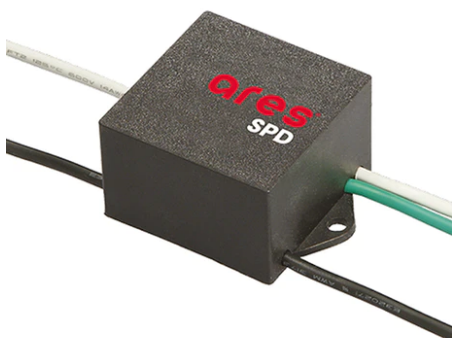

Pole Bracket Minifranco/Perseo 16 Ø 102 mm 500 mm Single
223.18

Pole Bracket Minifranco/Perseo 16 Ø 60 mm 500 mm Single
227.18