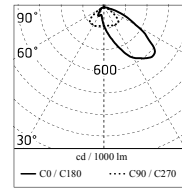

Optical

Lighting type	Direct
LED type	Power LED
Light distribution	Asymmetric
Optical type	Wide flood