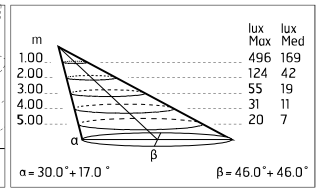

Optical

Lighting type	Direct
LED type	Power LED
Light distribution	Asymmetric
Optical type	Wide flood