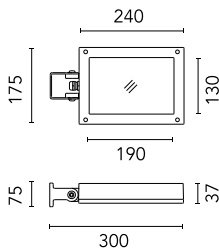

Optical

Lighting type	Direct
LED type	Power LED
Light distribution	Asymmetric
Optical type	Wide flood