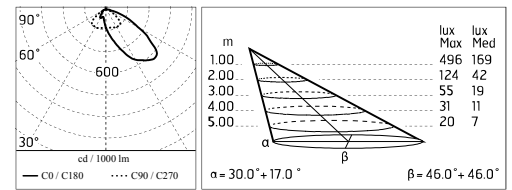

Optical

Lighting type	Direct
LED type	Power LED
Light distribution	Asymmetric
Optical type	Wide flood