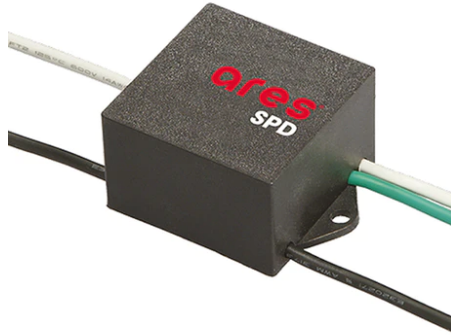

Perseo 16 Asymmetric Optic Dimmable 1-10V

■ 525156-310.A.18 - Deep Brown

Adjustable projector for installation on wall or on pole.

Configuration: die-cast aluminium structure. EN AB-47100 alloy (low copper content). Glass diffuser: extra-clear, fixed to the frame through a robotic gluing system.

Wall Bracket 620 mm
Minifranco/Perseo 16
88.18

Pole Franco/Perseo/Dooku h 4500 (with
Base) mm Ø76 mm
249.3

Pole Ø 102 mm h 4000 mm With Base
4140.3

Pole Bracket Minifranco/Perseo 16 Ø
76 mm 180 mm Double
230.18

Base Plate and Fixing Bolts for Pole Ø
102 mm h 4000/5000 mm with Base
116

Wall Washer Visor Perseo 16
165.4

SPD (Surge Protection Device)
237

Pole Bracket Minifranco/Perseo 16 Ø
102 mm 180 mm Single
221.18