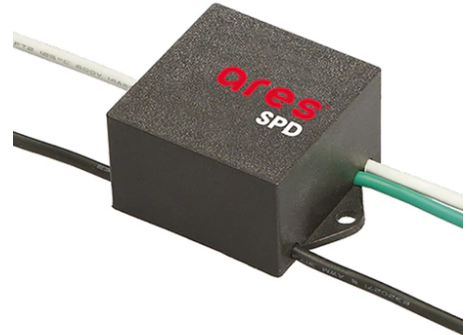

Perseo 16 Asymmetric Optic Dimmable 1-10V

■ 525156-310.A.12 - Forest Green

Adjustable projector for installation on wall or on pole.

Configuration: die-cast aluminium structure. EN AB-47100 alloy (low copper content). Glass diffuser: extra-clear, fixed to the frame through a robotic gluing system.

Pole Bracket Minifranco/Perseo 16 Ø
102 mm 180 mm Double
222.12

Pole Inground Perseo 16 h 2000(+300)
mm
180.12

Pole Bracket Minifranco/Perseo 16 Ø
102 mm 500 mm Single
223.12

Base Plate and Fixing Bolts for Pole Ø
102 mm h 4000/5000 mm with Base
116

Pole Ø 102 mm h 4000 mm With Base
4140.6

SPD (Surge Protection Device)
237

Pole Ø 102 mm h 4000(+500 mm In-
ground) mm
4145.3

Pole Ø 102 mm h 5000 mm With Base
4150.3

Antivandal Louvre Perseo 16
166.4

Pole Bracket Minifranco/Perseo 16 Ø
60 mm 500 mm Single
227.12