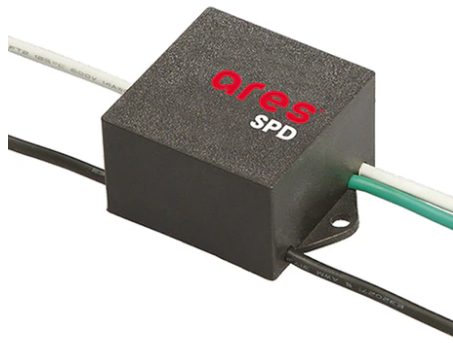

Pole Bracket Minifranco/Perseo 16 Ø
102 mm 500 mm Double
224.12

SPD (Surge Protection Device)

Pole Ø 102 mm h 4000 mm With Base

Pole Bracket Minifranco/Perseo 16 Ø
102 mm 180 mm Single
221.12

Base Plate and Fixing Bolts Perseo 9
182