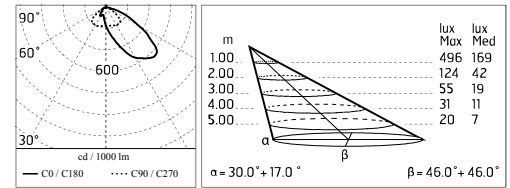

Optical

Lighting type	Direct
LED type	Power LED
Light distribution	Asymmetric
Optical type	Wide flood