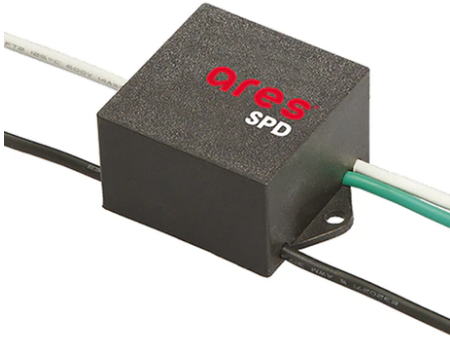

Perseo 16 Asymmetric Optic Dimmable 1-10V

■ 525063-300.A.18 - Deep Brown

Adjustable projector for installation on wall or on pole.

Configuration: die-cast aluminium structure. EN AB-47100 alloy (low copper content). Glass diffuser: extra-clear, fixed to the frame through a robotic gluing system.

Pole Franco/Perseo/Dooku h 3500(+500 mm Inground) mm Ø76 mm 250.3

Base Plate and Fixing Bolts Perseo 9 182

Pole Ø 102 mm h 5000(+500 mm In-ground) mm 4155.6

Pole Ø 102 mm h 4000(+500 mm In-ground) mm 4145.6

Antivandal Louvre Perseo 16
166.4

Pole Ø 102 mm h 4000(+500 mm In-ground) mm
4145.3

Pole Bracket Minifranco/Perseo 16 Ø
76 mm 500 mm Double
232.18

SPD (Surge Protection Device)
237

Pole Bracket Minifranco/Perseo 16 Ø
102 mm 500 mm Double
224.18