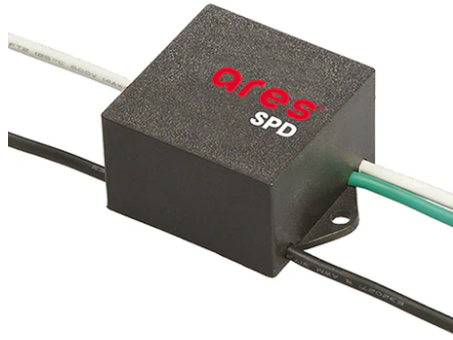

## Perseo 16 Asymmetric Optic Dimmable 1-10V

525063-300.A.1 - White

Adjustable projector for installation on wall or on pole.

Configuration: die-cast aluminium structure. EN AB-47100 alloy (low copper content). Glass diffuser: extra-clear, fixed to the frame through a robotic gluing system.

---

Pole Inground Perseo 16 h 2000(+300)  
mm  
180.1

---

Pole Ø 102 mm h 5000 mm With Base  
4150.3

---

Pole Franco/Perseo/Dooku h 3500(with  
Base) mm Ø76 mm  
248.6

---

Pole Bracket Minifranco/Perseo 16 Ø  
60 mm 180 mm Single  
225.1

---

Pole Franco/Perseo/Dooku h 4500(+500  
mm Inground) mm Ø76 mm  
251.6

Pole with base Perseo 16 h 800 mm

SPD (Surge Protection Device)

Pole Bracket Minifranco/Perseo 16 Ø  
102 mm 500 mm Single  
223.1