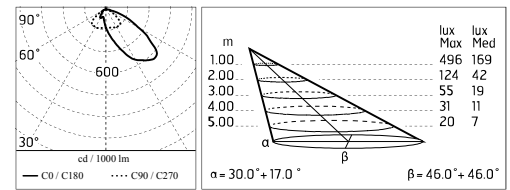

Optical

Lighting type	Direct
LED type	Power LED
Light distribution	Asymmetric
Optical type	Wide flood