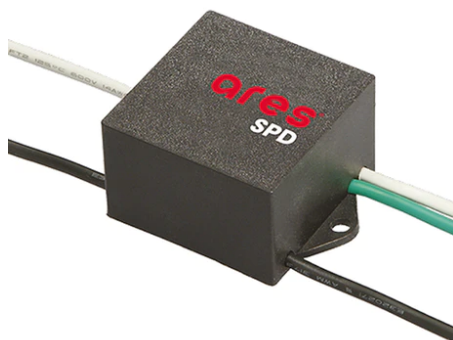

Perseo 16 Asymmetric Optic Dimmable 1-10V

■ 525062-310.A.6 - Grey

Adjustable projector for installation on wall or on pole.

Configuration: die-cast aluminium structure. EN AB-47100 alloy (low copper content). Glass diffuser: extra-clear, fixed to the frame through a robotic gluing system.

Physical

Color	Grey
--------------	------

Perseo 16 Asymmetric Optic Dimmable 1-10V

Pole Bracket Minifranco/Perseo 16 Ø
76 mm 180 mm Double
230.6

Pole Ø 102 mm h 4000 mm With Base
4140.6

Pole Bracket Minifranco/Perseo 16 Ø
60 mm 500 mm Double
228.6

Pole Bracket Minifranco/Perseo 16 Ø
102 mm 180 mm Double
222.6

SPD (Surge Protection Device)
237

Wall Bracket 620 mm
Minifranco/Perseo 16
88.6

Pole Ø 102 mm h 5000 mm With Base
4150.6

Pole Bracket Minifranco/Perseo 16 Ø
60 mm 500 mm Single
227.6