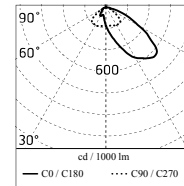

Optical

Lighting type	Direct
LED type	Power LED
Light distribution	Asymmetric
Optical type	Wide flood