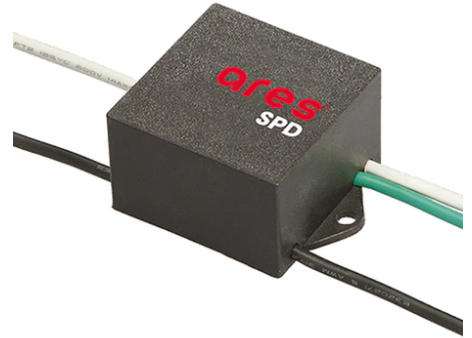

Perseo 16 Asymmetric Optic Dali

■ 525063-300.A.18 - Deep Brown

Adjustable projector for installation on wall or on pole.

Configuration: die-cast aluminium structure. EN AB-47100 alloy (low copper content). Glass diffuser: extra-clear, fixed to the frame through a robotic gluing system.

Pole Ø 102 mm h 4000 mm With Base

Pole Franco/Perseo/Dooku h 4500(+500 mm Inground) mm Ø76 mm
251.6

Pole Franco/Perseo/Dooku h 3500(with Base) mm Ø76 mm
248.3

Pole Bracket Minifranco/Perseo 16 Ø 60 mm 500 mm Double
228.18

Pole Bracket Minifranco/Perseo 16 Ø 102 mm 500 mm Single
223.18

SPD (Surge Protection Device)
237

Wall Washer Visor Perseo 16
165.4

Wall Bracket 620 mm Minifranco/Perseo 16
88.18

Pole Franco/Perseo/Dooku h 3500(+500 mm Inground) mm Ø76 mm
250.6