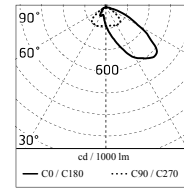

Optical

Lighting type	Direct
LED type	Power LED
Light distribution	Asymmetric
Optical type	Wide flood