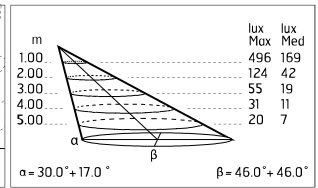

Optical

Lighting type	Direct
LED type	Power LED
Light distribution	Asymmetric
Optical type	Wide flood