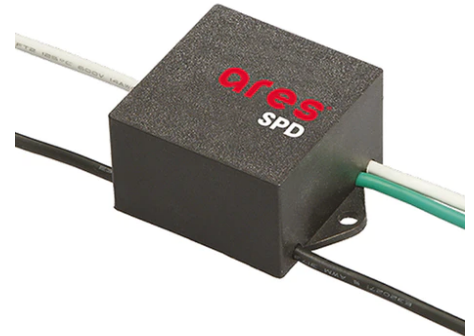

## Perseo 16 Asymmetric Optic

■ 525156.A.18 - Deep Brown

Adjustable projector for installation on wall or on pole.

Configuration: die-cast aluminium structure. EN AB-47100 alloy (low copper content). Glass diffuser: extra-clear, fixed to the frame through a robotic gluing system.

Antivandal Louvre Perseo 16

Pole Ø 102 mm h 4000(+500 mm In-ground) mm  
4145.3

Pole Ø 102 mm h 5000(+500 mm In-ground) mm  
4155.3

Pole Ø 102 mm h 4000 mm With Base  
4140.6

Pole Franco/Perseo/Dooku h 3500(with Base) mm Ø76 mm  
248.6

Pole Franco/Perseo/Dooku h 4500(+500 mm Inground) mm Ø76 mm  
251.3

Pole Bracket Minifranco/Perseo 16 Ø  
102 mm 180 mm Single  
221.18

SPD (Surge Protection Device)  
237