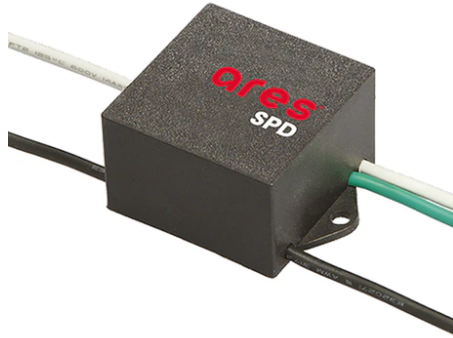

SPD (Surge Protection Device)
237

Wall Bracket 620 mm
Minifranco/Perseo 16
88.12