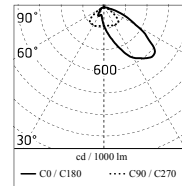

Optical

Lighting type	Direct
LED type	Power LED
Light distribution	Asymmetric
Optical type	Wide flood