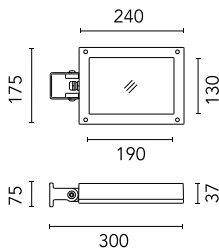

Optical

Lighting type	Direct
LED type	Power LED
Light distribution	Asymmetric
Optical type	Wide flood