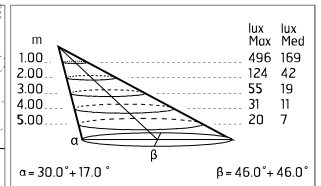

Optical

Lighting type	Direct
LED type	Power LED
Light distribution	Asymmetric
Optical type	Wide flood