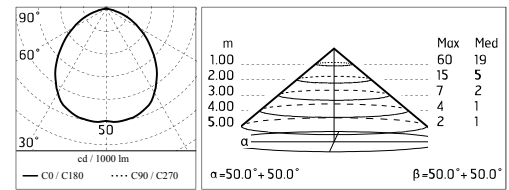

Electrical

Frequency (Hz)	50-60	Emergency	Without
Voltage (V)	220-240	Insulation class	I
Lamp holder	G24q-2		
Dimmable	No		
Driver type	Not dimmable		

Physical

Color	Grey