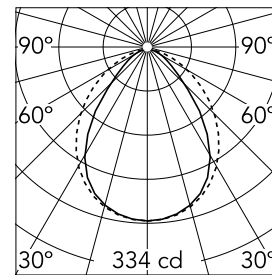

Optical

Lighting type	Direct
LED type	Power LED
Light distribution	Symmetric
Optical type	Diffused light
Beam angle (°)	90
Beam angle C90-270 (°)	90

Beam Angle: 78°

h(m)	E(lx)	D(m)
1	334	1.62
2	83	3.23
3	37	4.85
4	21	6.46
5	13	8.08

Luminous flux luminaire
670 lm