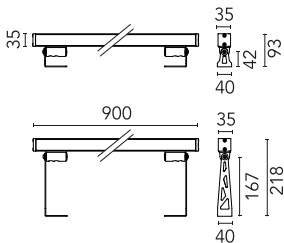

Electrical

Frequency (Hz)	50-60	Emergency	Without
Voltage (V)	24	Insulation class	III
Dimmable	Yes		
Driver	Remote		
Driver type	Dimmable DALI PWM, Dimmable 1-10 PWM		

Physical

Color	Grey
Orientation	Adjustable
Weight (kg)	2.32
Length (mm)	900

Note

We recommend using a connection system with a degree of protection greater than or equal to the degree of protection of the luminaire.

During the installation and the maintenance of the fixtures it is important to be careful and avoid damages on the paint coating.

Damages on the coating exposed to outdoor conditions or water, could cause corrosion.

Chemical substances affect the anticorrosion covering protection.

For LED fixtures, there is evidence that most of the damages are connected to electrical effects related to the insulations, which cause destructive electrical discharges

These effects are frequently caused by:

- over voltage coming from the mains' network where fixture is connected.
- electrostatic discharge (ESD) coming from the environment.

The use of a protective device against the overvoltage on the electrical installation is warmly suggest this helps to reduce the intensity of some of these phenomenon and prevent irreversible damages. The selection of the type of device to be used must be adjust on the electrical plant.