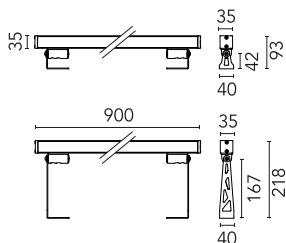

Electrical

Frequency (Hz)	50-60	Emergency	Without
Voltage (V)	24	Insulation class	III
Dimmable	Yes		
Driver	Remote		
Driver type	Dimmable DALI PWM, Dimmable 1-10 PWM		

Physical

Color	Deep Brown
Orientation	Adjustable
Weight (kg)	2.32
Length (mm)	900

Note

We recommend using a connection system with a degree of protection greater than or equal to the degree of protection of the luminaire.
During the installation and the maintenance of the fixtures it is important to be careful and avoid damages on the paint coating.
Damages on the coating exposed to outdoor conditions or water, could cause corrosion.
Chemical substances affect the anticorrosion covering protection.
For LED fixtures, there is evidence that most of the damages are connected to electrical effects related to the insulations, which cause destructive electrical discharges
These effects are frequently caused by:

- over voltage coming from the mains' network where fixture is connected.
- electrostatic discharge (ESD) coming from the environment.

The use of a protective device against the overvoltage on the electrical installation is warmly suggest this helps to reduce the intensity of some of these phenomenon and prevent irreversible damages. The selection of the type of device to be used must be adjust on the electrical plant.