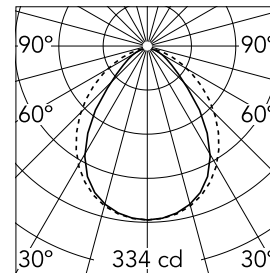

### Optical

<b>Lighting type</b>	Direct
<b>LED type</b>	Power LED
<b>Light distribution</b>	Symmetric
<b>Optical type</b>	Diffused light
<b>Beam angle (°)</b>	90
<b>Beam angle C90-270 (°)</b>	90

Beam Angle: 78°

### Physical

<b>Color</b>	Grey
<b>Orientation</b>	Adjustable
<b>Weight (kg)</b>	2.32
<b>Length (mm)</b>	900