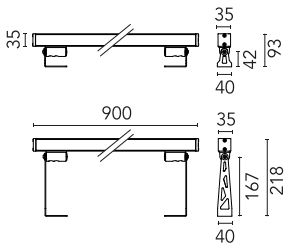

Electrical

Frequency (Hz)	50-60	Emergency	Without
Voltage (V)	24	Insulation class	III
Dimmable	Yes		
Driver	Remote		
Driver type	Dimmable DALI PWM, Dimmable 1-10 PWM		

Physical

Color	Black
Orientation	Adjustable
Weight (kg)	2.32
Length (mm)	900

Note

We recommend using a connection system with a degree of protection greater than or equal to the degree of protection of the luminaire.
During the installation and the maintenance of the fixtures it is important to be careful and avoid damages on the paint coating.
Damages on the coating exposed to outdoor conditions or water, could cause corrosion.
Chemical substances affect the anticorrosion covering protection.
For LED fixtures, there is evidence that most of the damages are connected to electrical effects related to the insulations, which cause destructive electrical discharges
These effects are frequently caused by:

- over voltage coming from the mains' network where fixture is connected.
- electrostatic discharge (ESD) coming from the environment.

The use of a protective device against the overvoltage on the electrical installation is warmly suggest this helps to reduce the intensity of some of these phenomenon and prevent irreversible damages. The selection of the type of device to be used must be adjust on the electrical plant.