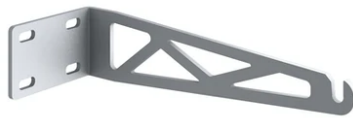

---

One pair of short brackets L 80 mm.  
White  
F1203001

---

One pair of long brackets L 200 mm.  
White  
F1204001