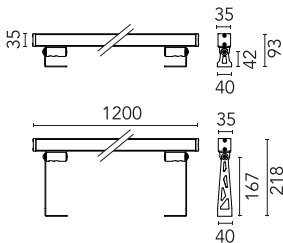

Electrical

Frequency (Hz)	50-60	Emergency	Without
Voltage (V)	24	Insulation class	III
Dimmable	Yes		
Driver	Remote		
Driver type	Dimmable DALI PWM, Dimmable 1-10 PWM		

Physical

Color	White
Orientation	Adjustable
Weight (kg)	2.9
Length (mm)	1200

Note

We recommend using a connection system with a degree of protection greater than or equal to the degree of protection of the luminaire.
During the installation and the maintenance of the fixtures it is important to be careful and avoid damages on the paint coating.
Damages on the coating exposed to outdoor conditions or water, could cause corrosion.
Chemical substances affect the anticorrosion covering protection.
For LED fixtures, there is evidence that most of the damages are connected to electrical effects related to the insulations, which cause destructive electrical discharges
These effects are frequently caused by:

- over voltage coming from the mains' network where fixture is connected.
- electrostatic discharge (ESD) coming from the environment.

The use of a protective device against the overvoltage on the electrical installation is warmly suggest this helps to reduce the intensity of some of these phenomenon and prevent irreversible damages. The selection of the type of device to be used must be adjust on the electrical plant.