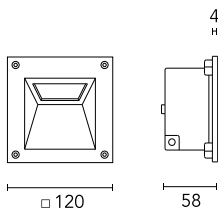

Optical

Lighting type	Direct
LED type	Power LED
Light distribution	Asymmetric
Optical type	Wide flood