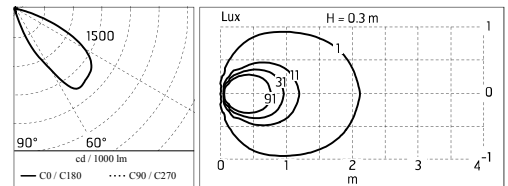

Optical

Lighting type	Direct
LED type	Power LED
Light distribution	Asymmetric
Optical type	Wide flood