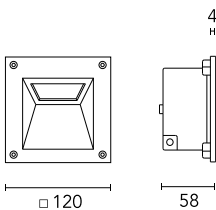

Optical

Lighting type	Direct
LED type	Power LED
Light distribution	Asymmetric
Optical type	Wide flood