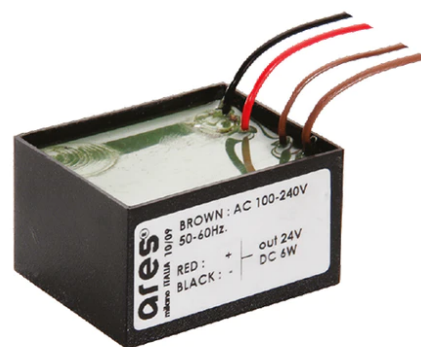

MiniAlfia Transparent Glass

■ 8121620.6 - Grey

Square luminaire for installation in the wall – recessed.

Configuration: die-cast aluminium structure, EN AB-47100 alloy (low copper content). Glass diffuser: transparent or sandblasted, fixed to the frame through a robotic gluing system.

Double layer coating for high resistance to corrosion: the aluminium components are painted with a double coat using powders which are compliant with QUALICOAT standards: a first layer of epoxy powder (with excellent chemical and mechanical resistance) and a second finishing layer of polyester powder (resistant to UV rays and atmospheric agents). The entire painting process of the aluminium fitting starts from components which have been sandblasted in advance to make the surface more porous and increase the adherence of the paint. Ares effects alkaline and acid washing to clean the surfaces completely, then rinses with demineralised water to remove any residue particles, subsequently a chemical conversion treatment is done to protect against rusting.

Optical

Lighting type	Direct
LED type	Power LED
Light distribution	Asymmetric
Optical type	Wide flood

Electrical

Frequency (Hz)	50-60	Insulation class	III
Voltage (V)	24		
Dimmable	No		
Driver type	Not dimmable		
Emergency	Without		

Physical

Color	Grey
--------------	------

MiniAlfia Transparent Glass

Box for Installation Mini Alfia
59

Power Supply 8W 100+240Vac/24Vdc
350mA Ip20
150

Power Supply 100+240Vac/ 8W at
24Vdc/ 6W at 350mA Ip65
106