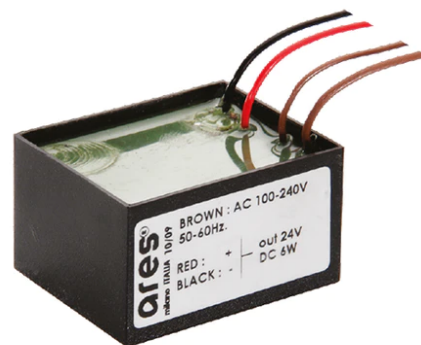

MiniAlfia Transparent Glass

■ 8121620.4 - Black

Square luminaire for installation in the wall – recessed.

Configuration: die-cast aluminium structure, EN AB-47100 alloy (low copper content). Glass diffuser: transparent or sandblasted, fixed to the frame through a robotic gluing system.

Double layer coating for high resistance to corrosion: the aluminium components are painted with a double coat using powders which are compliant with QUALICOAT standards: a first layer of epoxy powder (with excellent chemical and mechanical resistance) and a second finishing layer of polyester powder (resistant to UV rays and atmospheric agents). The entire painting process of the aluminium fitting starts from components which have been sandblasted in advance to make the surface more porous and increase the adherence of the paint. Ares effects alkaline and acid washing to clean the surfaces completely, then rinses with demineralised water to remove any residue particles, subsequently a chemical conversion treatment is done to protect against rusting.

Optical

Lighting type	Direct
LED type	Power LED
Light distribution	Asymmetric
Optical type	Wide flood

Electrical

Frequency (Hz)	50-60	Insulation class	III
Voltage (V)	24		
Dimmable	No		
Driver type	Not dimmable		
Emergency	Without		

Physical

Color	Black
--------------	-------

MiniAlfia Transparent Glass

Box for Installation Mini Alfia
59

Power Supply 8W 100+240Vac/24Vdc
350mA Ip20
150

Power Supply 100+240Vac/ 8W at
24Vdc/ 6W at 350mA Ip65
106