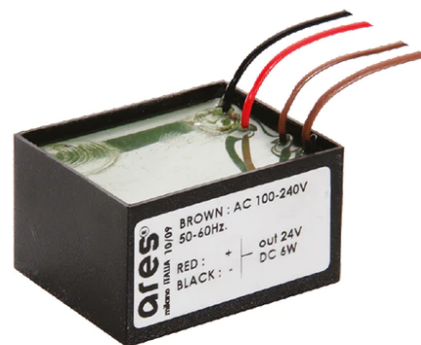

MiniAlfia Transparent Glass

■ 8121620.18 - Deep Brown

Square luminaire for installation in the wall – recessed.

Configuration: die-cast aluminium structure, EN AB-47100 alloy (low copper content). Glass diffuser: transparent or sandblasted, fixed to the frame through a robotic gluing system.

Double layer coating for high resistance to corrosion: the aluminium components are painted with a double coat using powders which are compliant with QUALICOAT standards: a first layer of epoxy powder (with excellent chemical and mechanical resistance) and a second finishing layer of polyester powder (resistant to UV rays and atmospheric agents). The entire painting process of the aluminium fitting starts from components which have been sandblasted in advance to make the surface more porous and increase the adherence of the paint. Ares effects alkaline and acid washing to clean the surfaces completely, then rinses with demineralised water to remove any residue particles, subsequently a chemical conversion treatment is done to protect against rusting.

Physical

| | |
|--------------|------------|
| Color | Deep Brown |
|--------------|------------|

MiniAlfia Transparent Glass

Box for Installation Mini Alfia
59

Power Supply 8W 100+240Vac/24Vdc
350mA Ip20
150