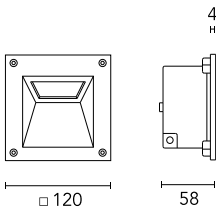

Optical

Lighting type	Direct
LED type	Power LED
Light distribution	Asymmetric
Optical type	Wide flood