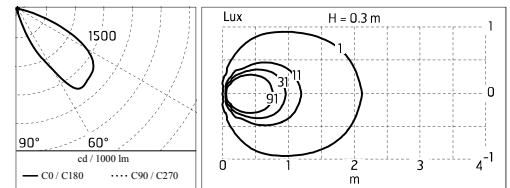

Optical

Lighting type	Direct
LED type	Power LED
Light distribution	Asymmetric
Optical type	Wide flood