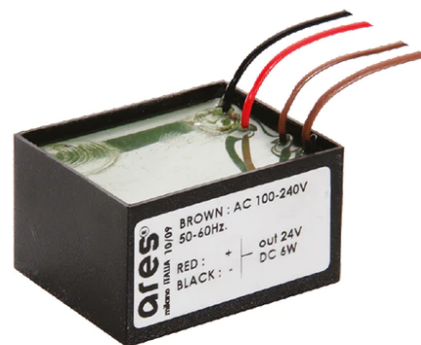

MiniAlfia Transparent Glass

■ 8121620.12 - Forest Green

Square luminaire for installation in the wall – recessed.

Configuration: die-cast aluminium structure, EN AB-47100 alloy (low copper content). Glass diffuser: transparent or sandblasted, fixed to the frame through a robotic gluing system.

Double layer coating for high resistance to corrosion: the aluminium components are painted with a double coat using powders which are compliant with QUALICOAT standards: a first layer of epoxy powder (with excellent chemical and mechanical resistance) and a second finishing layer of polyester powder (resistant to UV rays and atmospheric agents). The entire painting process of the aluminium fitting starts from components which have been sandblasted in advance to make the surface more porous and increase the adherence of the paint. Ares effects alkaline and acid washing to clean the surfaces completely, then rinses with demineralised water to remove any residue particles, subsequently a chemical conversion treatment is done to protect against rusting.

Optical

Lighting type	Direct
LED type	Power LED
Light distribution	Asymmetric
Optical type	Wide flood

Electrical

Frequency (Hz)	50-60	Insulation class	III
Voltage (V)	24		
Dimmable	No		
Driver type	Not dimmable		
Emergency	Without		

Physical

Color	Forest Green
--------------	--------------

MiniAlfia Transparent Glass

Box for Installation Mini Alfia
59

Power Supply 8W 100+240Vac/24Vdc
350mA Ip20
150

Power Supply 100+240Vac/ 8W at
24Vdc/ 6W at 350mA Ip65
106