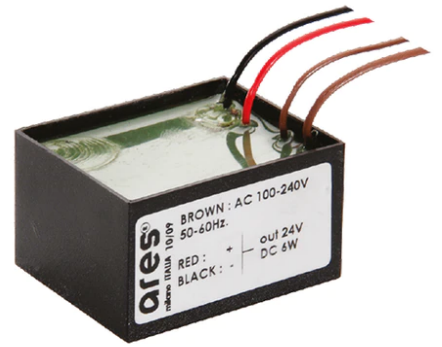

MiniAlfia Transparent Glass

8121620.1 - White

Square luminaire for installation in the wall – recessed.

Configuration: die-cast aluminium structure, EN AB-47100 alloy (low copper content). Glass diffuser: transparent or sandblasted, fixed to the frame through a robotic gluing system.

Double layer coating for high resistance to corrosion: the aluminium components are painted with a double coat using powders which are compliant with QUALICOAT standards: a first layer of epoxy powder (with excellent chemical and mechanical resistance) and a second finishing layer of polyester powder (resistant to UV rays and atmospheric agents). The entire painting process of the aluminium fitting starts from components which have been sandblasted in advance to make the surface more porous and increase the adherence of the paint. Ares effects alkaline and acid washing to clean the surfaces completely, then rinses with demineralised water to remove any residue particles, subsequently a chemical conversion treatment is done to protect against rusting.

Optical

Lighting type	Direct
LED type	Power LED
Light distribution	Asymmetric
Optical type	Wide flood

Electrical

Frequency (Hz)	50-60	Insulation class	III
Voltage (V)	24		
Dimmable	No		
Driver type	Not dimmable		
Emergency	Without		

Physical

Color	White
--------------	-------

MiniAlfia Transparent Glass

Box for Installation Mini Alfia
59

Power Supply 8W 100+240Vac/24Vdc
350mA Ip20
150

Power Supply 100+240Vac/ 8W at
24Vdc/ 6W at 350mA Ip65
106