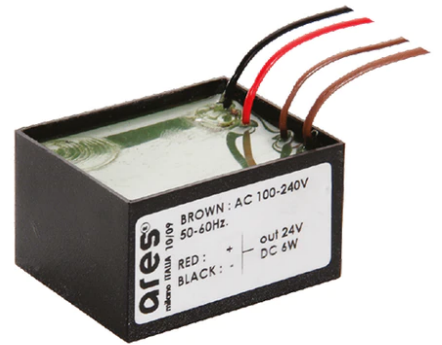

MiniAlfia Transparent Glass

■ 8121600.6 - Grey

Square luminaire for installation in the wall – recessed.

Configuration: die-cast aluminium structure, EN AB-47100 alloy (low copper content). Glass diffuser: transparent or sandblasted, fixed to the frame through a robotic gluing system.

Double layer coating for high resistance to corrosion: the aluminium components are painted with a double coat using powders which are compliant with QUALICOAT standards: a first layer of epoxy powder (with excellent chemical and mechanical resistance) and a second finishing layer of polyester powder (resistant to UV rays and atmospheric agents). The entire painting process of the aluminium fitting starts from components which have been sandblasted in advance to make the surface more porous and increase the adherence of the paint. Ares effects alkaline and acid washing to clean the surfaces completely, then rinses with demineralised water to remove any residue particles, subsequently a chemical conversion treatment is done to protect against rusting.

Optical

Lighting type	Direct
LED type	Power LED
Light distribution	Asymmetric
Optical type	Wide flood

Electrical

Frequency (Hz)	50-60	Insulation class	III
Voltage (V)	24		
Dimmable	No		
Driver type	Not dimmable		
Emergency	Without		

Physical

Color	Grey
--------------	------

MiniAlfia Transparent Glass

Box for Installation Mini Alfia
59

Power Supply 8W 100+240Vac/24Vdc
350mA Ip20
150

Power Supply 100+240Vac/ 8W at
24Vdc/ 6W at 350mA Ip65
106