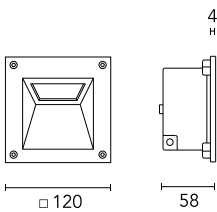

Optical

Lighting type	Direct
LED type	Power LED
Light distribution	Asymmetric
Optical type	Wide flood