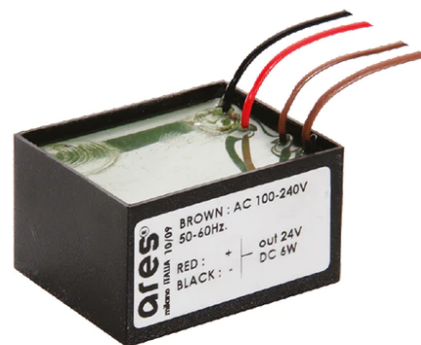

MiniAlfia Transparent Glass

■ 8121600.4 - Black

Square luminaire for installation in the wall – recessed.

Configuration: die-cast aluminium structure, EN AB-47100 alloy (low copper content). Glass diffuser: transparent or sandblasted, fixed to the frame through a robotic gluing system.

Double layer coating for high resistance to corrosion: the aluminium components are painted with a double coat using powders which are compliant with QUALICOAT standards: a first layer of epoxy powder (with excellent chemical and mechanical resistance) and a second finishing layer of polyester powder (resistant to UV rays and atmospheric agents). The entire painting process of the aluminium fitting starts from components which have been sandblasted in advance to make the surface more porous and increase the adherence of the paint. Ares effects alkaline and acid washing to clean the surfaces completely, then rinses with demineralised water to remove any residue particles, subsequently a chemical conversion treatment is done to protect against rusting.

Optical

Lighting type	Direct
LED type	Power LED
Light distribution	Asymmetric
Optical type	Wide flood

Electrical

Frequency (Hz)	50-60	Insulation class	III
Voltage (V)	24		
Dimmable	No		
Driver type	Not dimmable		
Emergency	Without		

Physical

Color	Black
--------------	-------

MiniAlfia Transparent Glass

Box for Installation Mini Alfia
59

Power Supply 8W 100+240Vac/24Vdc
350mA Ip20
150

Power Supply 100+240Vac/ 8W at
24Vdc/ 6W at 350mA Ip65
106