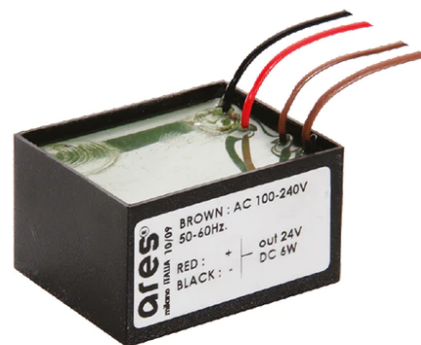

## MiniAlfia Transparent Glass

■ 8121600.18 - Deep Brown

Square luminaire for installation in the wall – recessed.

Configuration: die-cast aluminium structure, EN AB-47100 alloy (low copper content). Glass diffuser: transparent or sandblasted, fixed to the frame through a robotic gluing system.

### Physical

<b>Color</b>	Deep Brown
--------------	------------

## MiniAlfia Transparent Glass

Box for Installation Mini Alfia  
59

Power Supply 8W 100+240Vac/24Vdc  
350mA Ip20  
150

Power Supply 100+240Vac/ 8W at  
24Vdc/ 6W at 350mA Ip65  
106

Power Supply 10W 110+240Vac/24Vdc  
Ip20  
87