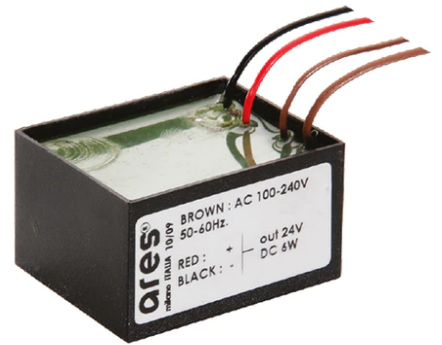

MiniAlfia Transparent Glass

■ 8121600.12 - Forest Green

Square luminaire for installation in the wall – recessed.

Configuration: die-cast aluminium structure, EN AB-47100 alloy (low copper content). Glass diffuser: transparent or sandblasted, fixed to the frame through a robotic gluing system.

Double layer coating for high resistance to corrosion: the aluminium components are painted with a double coat using powders which are compliant with QUALICOAT standards: a first layer of epoxy powder (with excellent chemical and mechanical resistance) and a second finishing layer of polyester powder (resistant to UV rays and atmospheric agents). The entire painting process of the aluminium fitting starts from components which have been sandblasted in advance to make the surface more porous and increase the adherence of the paint. Ares effects alkaline and acid washing to clean the surfaces completely, then rinses with demineralised water to remove any residue particles, subsequently a chemical conversion treatment is done to protect against rusting.

Optical

Lighting type	Direct
LED type	Power LED
Light distribution	Asymmetric
Optical type	Wide flood

Electrical

Frequency (Hz)	50-60	Insulation class	III
Voltage (V)	24		
Dimmable	No		
Driver type	Not dimmable		
Emergency	Without		

Physical

Color	Forest Green
--------------	--------------

MiniAlfia Transparent Glass

Box for Installation Mini Alfia
59

Power Supply 8W 100+240Vac/24Vdc
350mA Ip20
150

Power Supply 100+240Vac/ 8W at
24Vdc/ 6W at 350mA Ip65
106