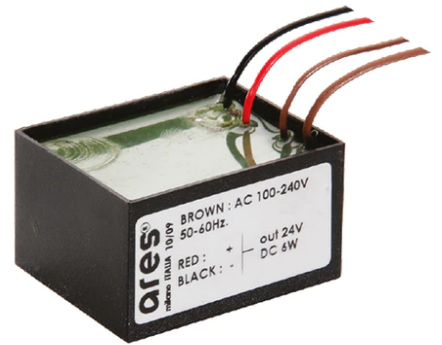

MiniAlfia Transparent Glass

8121600.1 - White

Square luminaire for installation in the wall – recessed.

Configuration: die-cast aluminium structure, EN AB-47100 alloy (low copper content). Glass diffuser: transparent or sandblasted, fixed to the frame through a robotic gluing system.

Double layer coating for high resistance to corrosion: the aluminium components are painted with a double coat using powders which are compliant with QUALICOAT standards: a first layer of epoxy powder (with excellent chemical and mechanical resistance) and a second finishing layer of polyester powder (resistant to UV rays and atmospheric agents). The entire painting process of the aluminium fitting starts from components which have been sandblasted in advance to make the surface more porous and increase the adherence of the paint. Ares effects alkaline and acid washing to clean the surfaces completely, then rinses with demineralised water to remove any residue particles, subsequently a chemical conversion treatment is done to protect against rusting.

Optical

Lighting type	Direct
LED type	Power LED
Light distribution	Asymmetric
Optical type	Wide flood

Electrical

Frequency (Hz)	50-60	Insulation class	III
Voltage (V)	24		
Dimmable	No		
Driver type	Not dimmable		
Emergency	Without		

Physical

Color	White
--------------	-------

MiniAlfia Transparent Glass

Box for Installation Mini Alfia
59

Power Supply 8W 100+240Vac/24Vdc
350mA Ip20
150

Power Supply 100+240Vac/ 8W at
24Vdc/ 6W at 350mA Ip65
106