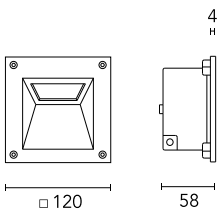

Optical

Lighting type	Direct
LED type	Power LED
Light distribution	Asymmetric
Optical type	Wide flood