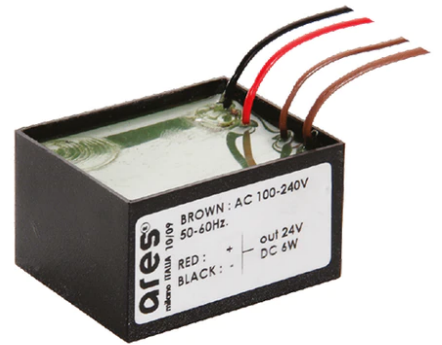

MiniAlfia Transparent Glass

■ 8121500.6 - Grey

Square luminaire for installation in the wall – recessed.

Configuration: die-cast aluminium structure, EN AB-47100 alloy (low copper content). Glass diffuser: transparent or sandblasted, fixed to the frame through a robotic gluing system.

Double layer coating for high resistance to corrosion: the aluminium components are painted with a double coat using powders which are compliant with QUALICOAT standards: a first layer of epoxy powder (with excellent chemical and mechanical resistance) and a second finishing layer of polyester powder (resistant to UV rays and atmospheric agents). The entire painting process of the aluminium fitting starts from components which have been sandblasted in advance to make the surface more porous and increase the adherence of the paint. Ares effects alkaline and acid washing to clean the surfaces completely, then rinses with demineralised water to remove any residue particles, subsequently a chemical conversion treatment is done to protect against rusting.

Optical

Lighting type	Direct
LED type	Power LED
Light distribution	Asymmetric
Optical type	Wide flood

Electrical

Frequency (Hz)	50-60	Insulation class	III
Voltage (V)	24		
Dimmable	No		
Driver type	Not dimmable		
Emergency	Without		

Physical

Color	Grey
--------------	------

MiniAlfia Transparent Glass

Box for Installation Mini Alfia
59

Power Supply 8W 100+240Vac/24Vdc
350mA Ip20
150

Power Supply 100+240Vac/ 8W at
24Vdc/ 6W at 350mA Ip65
106