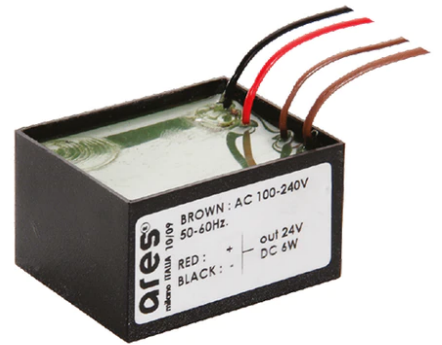

MiniAlfia Transparent Glass

■ 8121500.4 - Black

Square luminaire for installation in the wall – recessed.

Configuration: die-cast aluminium structure, EN AB-47100 alloy (low copper content). Glass diffuser: transparent or sandblasted, fixed to the frame through a robotic gluing system.

Double layer coating for high resistance to corrosion: the aluminium components are painted with a double coat using powders which are compliant with QUALICOAT standards: a first layer of epoxy powder (with excellent chemical and mechanical resistance) and a second finishing layer of polyester powder (resistant to UV rays and atmospheric agents). The entire painting process of the aluminium fitting starts from components which have been sandblasted in advance to make the surface more porous and increase the adherence of the paint. Ares effects alkaline and acid washing to clean the surfaces completely, then rinses with demineralised water to remove any residue particles, subsequently a chemical conversion treatment is done to protect against rusting.

Optical

Lighting type	Direct
LED type	Power LED
Light distribution	Asymmetric
Optical type	Wide flood

Electrical

Frequency (Hz)	50-60	Insulation class	III
Voltage (V)	24		
Dimmable	No		
Driver type	Not dimmable		
Emergency	Without		

Physical

Color	Black
--------------	-------

MiniAlfia Transparent Glass

Box for Installation Mini Alfia
59

Power Supply 8W 100+240Vac/24Vdc
350mA Ip20
150

Power Supply 100+240Vac/ 8W at
24Vdc/ 6W at 350mA Ip65
106