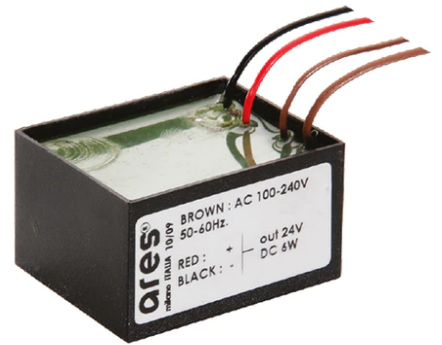

MiniAlfia Transparent Glass

■ 8121500.18 - Deep Brown

Square luminaire for installation in the wall – recessed.

Configuration: die-cast aluminium structure, EN AB-47100 alloy (low copper content). Glass diffuser: transparent or sandblasted, fixed to the frame through a robotic gluing system.

Double layer coating for high resistance to corrosion: the aluminium components are painted with a double coat using powders which are compliant with QUALICOAT standards: a first layer of epoxy powder (with excellent chemical and mechanical resistance) and a second finishing layer of polyester powder (resistant to UV rays and atmospheric agents). The entire painting process of the aluminium fitting starts from components which have been sandblasted in advance to make the surface more porous and increase the adherence of the paint. Ares effects alkaline and acid washing to clean the surfaces completely, then rinses with demineralised water to remove any residue particles, subsequently a chemical conversion treatment is done to protect against rusting.

Optical

Lighting type	Direct
LED type	Power LED
Light distribution	Asymmetric
Optical type	Wide flood

Electrical

Frequency (Hz)	50-60	Insulation class	III
Voltage (V)	24		
Dimmable	No		
Driver type	Not dimmable		
Emergency	Without		

Physical

Color	Deep Brown
--------------	------------

MiniAlfia Transparent Glass

Box for Installation Mini Alfia
59

Power Supply 8W 100+240Vac/24Vdc
350mA Ip20
150

Power Supply 100+240Vac/ 8W at
24Vdc/ 6W at 350mA Ip65
106