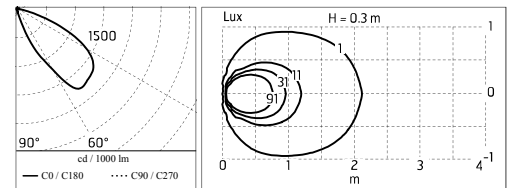

Optical

Lighting type	Direct
LED type	Power LED
Light distribution	Asymmetric
Optical type	Wide flood