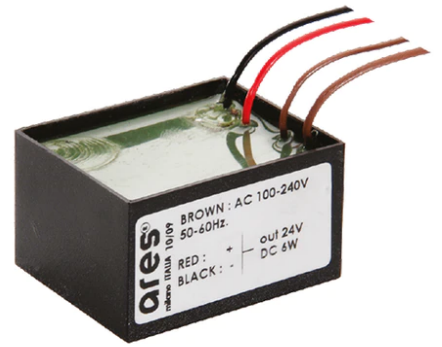

## MiniAlfia Transparent Glass

■ 8121500.12 - Forest Green

Square luminaire for installation in the wall – recessed.

Configuration: die-cast aluminium structure, EN AB-47100 alloy (low copper content). Glass diffuser: transparent or sandblasted, fixed to the frame through a robotic gluing system.

### Physical

<b>Color</b>	Forest Green
--------------	--------------

## MiniAlfia Transparent Glass

Box for Installation Mini Alfia  
59

Power Supply 8W 100+240Vac/24Vdc  
350mA Ip20  
150

Power Supply 100+240Vac/ 8W at  
24Vdc/ 6W at 350mA Ip65  
106

Power Supply 10W 110+240Vac/24Vdc  
Ip20  
87