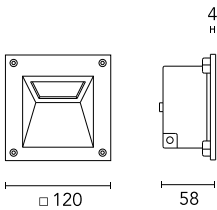

Optical

Lighting type	Direct
LED type	Power LED
Light distribution	Asymmetric
Optical type	Wide flood