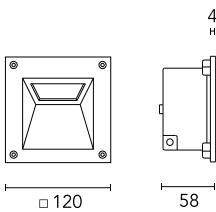

Optical

Lighting type	Direct
LED type	Power LED
Light distribution	Asymmetric
Optical type	Wide flood