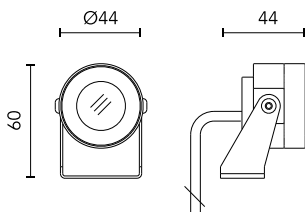

Optical

Lighting type	Direct
LED type	Power LED
Light distribution	Symmetric
Optical type	Spot