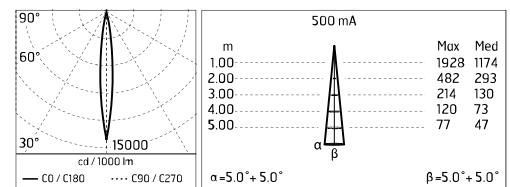

Optical

Lighting type	Direct
LED type	Power LED
Light distribution	Symmetric
Optical type	Spot

Electrical

Frequency (Hz)	50-60	Insulation class	III
Voltage (V)	500MA		
Dimmable	No		
Driver type	Not dimmable		
Emergency	Without		