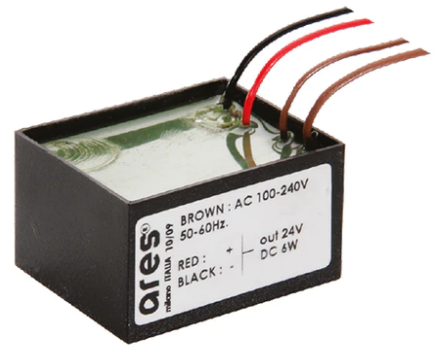

Power Supply 100÷240Vac/ 8W at
24Vdc/ 6W at 350mA Ip65
106