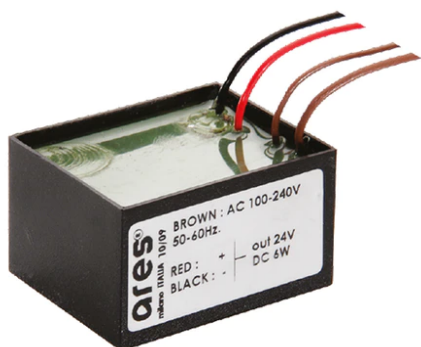

Mini Martina 500mA

■ 10517112.8 - Anodized Aluminium

Adjustable spotlight.

Configuration: turned and anodized (raw or painted) aluminium structure with stainless steel adjustable bracket. Glass diffuser: transparent or sandblasted with silkscreen border, fixed through a robotic gluing system. Double layer coating for high resistance to corrosion: the aluminium components are painted with a double coat using powders which are compliant with QUALICOAT standards: a first layer of epoxy powder (with excellent chemical and mechanical resistance) and a second finishing layer of polyester powder (resistant to UV rays and atmospheric agents). The entire painting process of the aluminium fitting starts from components which have been sand-blasted in advance to make the surface more porous and increase the adherence of the paint. Ares effects alkaline and acid washing to clean the surfaces completely, then rinses with demineralised water to remove any residue particles, subsequently a chemical conversion treatment is done to protect against rusting.

Protection rating: IP67

In compliance with EN60598-1 standards

Class of insulation: III

Installation: the luminaire is equipped with 2000mm cable. Martina 24V and Maxi Martina 24V are equipped with a dc/dc highly efficient resin-coated converter that removes electromagnetic interference and protects against polarity reversal and sudden voltage peak. Parallel wiring required. Mini Martina, Martina RGB and Maxi Martina RGB requires connection in series.

Optical

Lighting type	Direct
LED type	Power LED
Light distribution	Symmetric
Optical type	Spot

Electrical

Frequency (Hz)	50-60	Insulation class	III
Voltage (V)	500MA		
Dimmable	No		
Driver type	Not dimmable		
Emergency	Without		

Physical

Color	Anodized Aluminium
--------------	--------------------

Mini Martina 500mA

Visor for Mini Martina
52.4

Ground Spike Martina/Mini
Martina/Perseo 9/Iota
136

Power Supply 8W 100÷240Vac/24Vdc
350mA Ip20
150