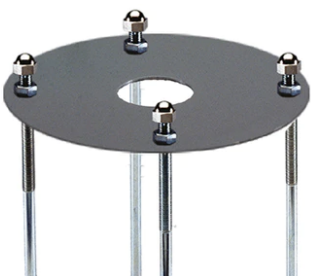

Pole Mini Franco h 900(+300 mm Inground) mm Ø60 mm
1109.4

Pole Ø 102 mm h 4000 mm With Base

Pole Ø 102 mm h 4000 mm With Base

Pole Ø 102 mm h 4000(+500 mm In-ground) mm
4145.3

Pole Ø 102 mm h 4000(+500 mm In-ground) mm
4145.6

Pole Ø 102 mm h 5000 mm With Base
4150.3

Pole Ø 102 mm h 5000 mm With Base
4150.6

Pole Ø 102 mm h 5000(+500 mm In-ground) mm
4155.3

Pole Ø 102 mm h 5000(+500 mm In-ground) mm
4155.6

Base Plate and Fixing Bolts for Pole Ø 102 mm h 4000/5000 mm with Base
116

Base Plate and Fixing Bolts Mini
Franco
243