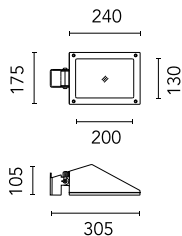

Mini Franco Symmetric Optic Power Led

■ 1622412.4 - Black