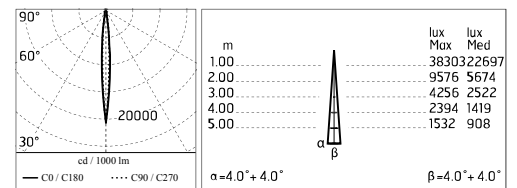

Optical

Lighting type	Direct
LED type	Power LED
Light distribution	Symmetric
Optical type	Spot