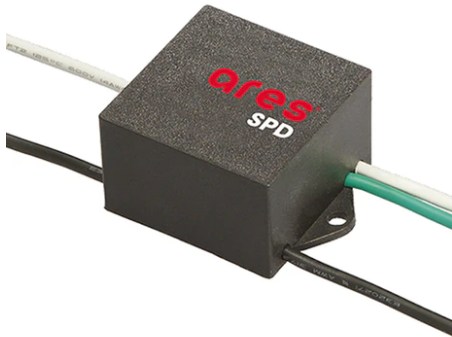

Mini Franco Symmetric Optic Power Led

■ 1622412.18 - Deep Brown

Luminaire for installation on wall or on pole.

Configuration: die-cast aluminium structure, EN AB-47100 alloy (low copper content) and pure aluminium reflector. Glass diffuser: extra-clear.

Pole Bracket Minifranco/Perseo 16 Ø
60 mm 500 mm Single
227.18

Pole Bracket Minifranco/Perseo 16 Ø
60 mm 500 mm Double
228.18

Pole Bracket Minifranco/Perseo 16 Ø
76 mm 180 mm Single
229.18

Pole Bracket Minifranco/Perseo 16 Ø
76 mm 180 mm Double
230.18

Pole Bracket Minifranco/Perseo 16 Ø
76 mm 500 mm Single
231.18

Pole Bracket Minifranco/Perseo 16 Ø
76 mm 500 mm Double
232.18

SPD (Surge Protection Device)
237

Wall Bracket 620 mm
Minifranco/Perseo 16
88.18