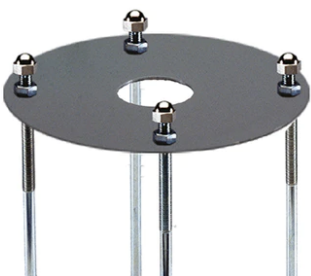

Pole Mini Franco h 900(+300 mm Inground) mm Ø60 mm
1109.18

Pole Ø 102 mm h 4000 mm With Base

Pole Ø 102 mm h 4000 mm With Base

Pole Ø 102 mm h 4000(+500 mm In-ground) mm
4145.3

Pole Ø 102 mm h 4000(+500 mm In-ground) mm
4145.6

Pole Ø 102 mm h 5000 mm With Base
4150.3

Pole Ø 102 mm h 5000 mm With Base
4150.6

Pole Ø 102 mm h 5000(+500 mm In-ground) mm
4155.3

Pole Ø 102 mm h 5000(+500 mm In-ground) mm
4155.6

Base Plate and Fixing Bolts for Pole Ø 102 mm h 4000/5000 mm with Base
116

Base Plate and Fixing Bolts Mini
Franco
243