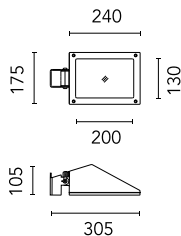

Mini Franco Symmetric Optic Power Led

■ 1622412.18 - Deep Brown