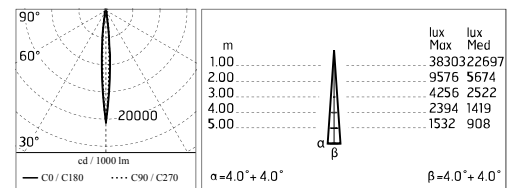

Optical

Lighting type	Direct
LED type	Power LED
Light distribution	Symmetric
Optical type	Spot