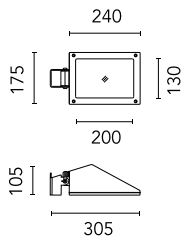

Mini Franco Symmetric Optic Power Led

■ 1610123.12 - Forest Green