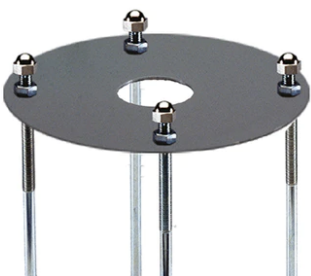

Pole Mini Franco h 900(+300 mm Inground) mm Ø60 mm
1109.12

Pole Ø 102 mm h 4000 mm With Base

Pole Ø 102 mm h 4000 mm With Base

Pole Ø 102 mm h 4000(+500 mm In-ground) mm
4145.3

Pole Ø 102 mm h 4000(+500 mm In-ground) mm
4145.6

Pole Ø 102 mm h 5000 mm With Base
4150.3

Pole Ø 102 mm h 5000 mm With Base
4150.6

Pole Ø 102 mm h 5000(+500 mm In-ground) mm
4155.3

Pole Ø 102 mm h 5000(+500 mm In-ground) mm
4155.6

Base Plate and Fixing Bolts for Pole Ø 102 mm h 4000/5000 mm with Base
116

Base Plate and Fixing Bolts Mini
Franco
243