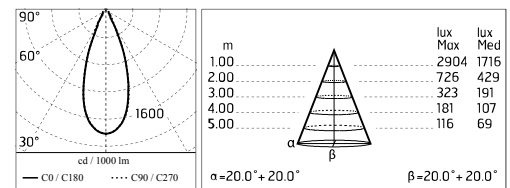

Optical

Lighting type	Direct
LED type	Power LED
Light distribution	Symmetric
Optical type	Medium