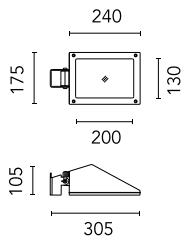

Mini Franco Symmetric Optic Cob Led

■ 1628123.18 - Deep Brown