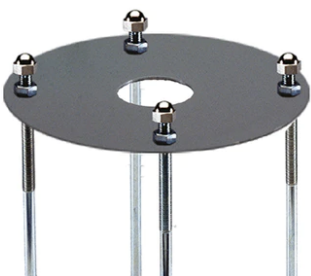

---

Pole Mini Franco h 500(+300 mm Inground) mm Ø60 mm  
1105.18

---

Pole Mini Franco h 900(+300 mm Inground) mm Ø60 mm  
1109.18

Pole Ø 102 mm h 4000 mm With Base

Pole Ø 102 mm h 4000 mm With Base

Pole Ø 102 mm h 4000(+500 mm In-ground) mm  
4145.3

Pole Ø 102 mm h 4000(+500 mm In-ground) mm  
4145.6

Pole Ø 102 mm h 5000 mm With Base  
4150.3

Pole Ø 102 mm h 5000 mm With Base  
4150.6

Pole Ø 102 mm h 5000(+500 mm In-ground) mm  
4155.3

Pole Ø 102 mm h 5000(+500 mm In-ground) mm  
4155.6

Base Plate and Fixing Bolts for Pole Ø 102 mm h 4000/5000 mm with Base  
116

---

Base Plate and Fixing Bolts Mini  
Franco  
243