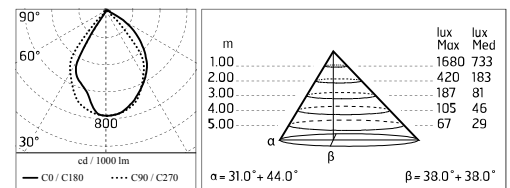

Optical

Lighting type	Direct
LED type	LED array
Light distribution	Symmetric
Optical type	Wide flood