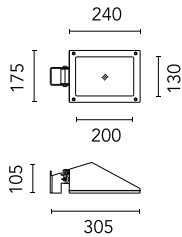

Mini Franco Symmetric Optic Cob Led

■ 1628113.12 - Forest Green