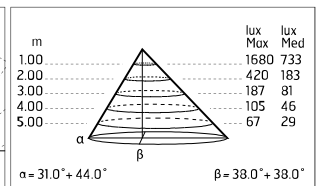

Optical

Lighting type	Direct
LED type	LED array
Light distribution	Symmetric
Optical type	Wide flood