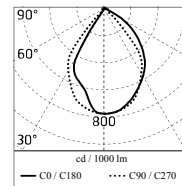

Optical

Lighting type	Direct
LED type	LED array
Light distribution	Symmetric
Optical type	Wide flood