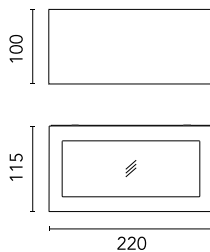

Optical

Lighting type	Direct
LED type	Power LED
Light distribution	Symmetric
Optical type	Diffused light