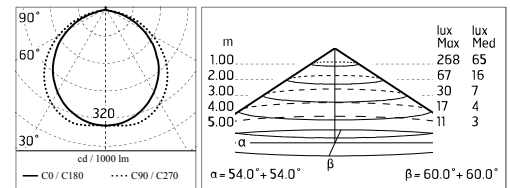

Optical

Lighting type	Direct
LED type	Power LED
Light distribution	Symmetric
Optical type	Diffused light