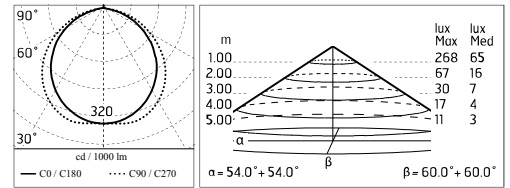

Optical

Lighting type	Direct
LED type	Power LED
Light distribution	Symmetric
Optical type	Diffused light