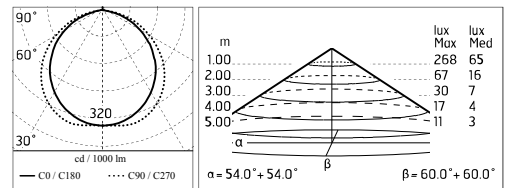

Optical

Lighting type	Direct
LED type	Power LED
Light distribution	Symmetric
Optical type	Diffused light