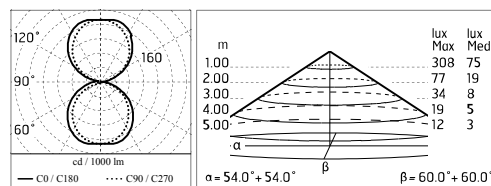

Midna High Efficiency Bidirectional Mid-Power Led Dimmable Dali

529056-300.18 - Deep Brown

Luminaire for installation on wall – surface mounted.
 Configuration: polycarbonate structure and die-cast aluminium cover and base, EN AB-47100 alloy (low copper content)
 Double layer coating for high resistance to corrosion: the aluminium components are painted with a double coat using powders that are compliant with QUALICOAT standards: a first layer of epoxy powder (with excellent chemical and mechanical resistance) and a second finishing layer of polyester powder (resistant to UV rays and atmospheric agents). The entire painting process of the aluminium fitting starts from components that have been sandblasted in advance to make the surface more porous and increase the adherence of the paint. Ares effects alkaline and acid washing to clean the surfaces completely, then rinses with demineralised water to remove any residue particles, subsequently a chemical conversion treatment is done to protect against rusting.
 Protection rating: IP66
 In compliance with EN 60598-1 standards
 Class of insulation: I
 Installation: wiring through two cable holders (8mm $\lt; \lt; \lt; 13\text{mm}$ cables). Outdoor use requires suitable flexible cables assuring the watertightness of the cable holder.
 During the installation and the maintenance of the fixtures it is important to be careful and avoid damages on the paint coating.
 Damages on the coating exposed to outdoor conditions or water, could cause corrosion.
 Chemical substances affect the anticorrosion covering protection.

Main specifications

Power (W)	17.6	Mountings	Wall surface
System power (W)	19	Environment	Outdoor
CCT (K)	2700K		
CRI	80		
Net lumen (lm)	2X815		

Optical

Lighting type	Indirect, Direct
LED type	Power LED
Light distribution	Symmetric
Optical type	Diffused light