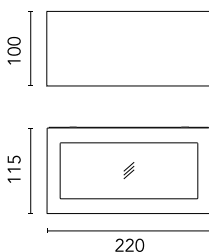

Midna High Efficiency Bidirectional Mid-Power Led Dimmable Dali

529056-300.18 - Deep Brown

Luminaire for installation on wall – surface mounted.
 Configuration: polycarbonate structure and die-cast aluminium cover and base, EN AB-47100 alloy (low copper content)
 Double layer coating for high resistance to corrosion: the aluminium components are painted with a double coat using powders that are compliant with QUALICOAT standards: a first layer of epoxy powder (with excellent chemical and mechanical resistance) and a second finishing layer of polyester powder (resistant to UV rays and atmospheric agents). The entire painting process of the aluminium fitting starts from components that have been sandblasted in advance to make the surface more porous and increase the adherence of the paint. Ares effects alkaline and acid washing to clean the surfaces completely, then rinses with demineralised water to remove any residue particles, subsequently a chemical conversion treatment is done to protect against rusting.
 Protection rating: IP66
 In compliance with EN 60598-1 standards
 Class of insulation: I
 Installation: wiring through two cable holders (8mm $\lt; \lt; \lt; 13\text{mm}$ cables). Outdoor use requires suitable flexible cables assuring the watertightness of the cable holder.
 During the installation and the maintenance of the fixtures it is important to be careful and avoid damages on the paint coating.
 Damages on the coating exposed to outdoor conditions or water, could cause corrosion.
 Chemical substances affect the anticorrosion covering protection.

Main specifications

Power (W)	17.6	Mountings	Wall surface
System power (W)	19	Environment	Outdoor
CCT (K)	2700K		
CRI	80		
Net lumen (lm)	2X815		

Optical

Lighting type	Indirect, Direct
LED type	Power LED
Light distribution	Symmetric
Optical type	Diffused light