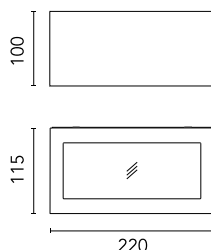

Optical

Lighting type	Indirect, Direct
LED type	Power LED
Light distribution	Symmetric
Optical type	Diffused light