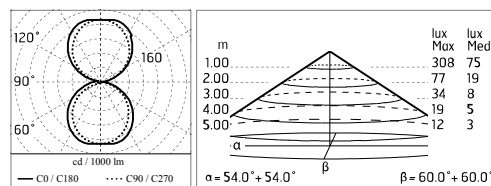

Optical

Lighting type	Indirect, Direct
LED type	Power LED
Light distribution	Symmetric
Optical type	Diffused light