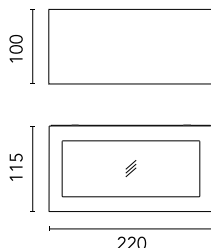

Optical

Lighting type	Indirect, Direct
LED type	Power LED
Light distribution	Symmetric
Optical type	Diffused light