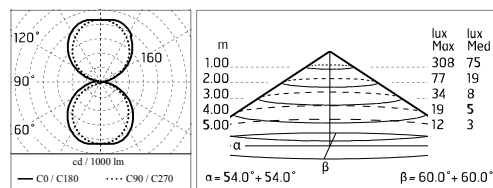

Optical

Lighting type	Indirect, Direct
LED type	Power LED
Light distribution	Symmetric
Optical type	Diffused light