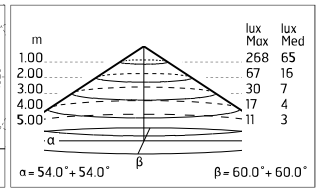

Optical

Lighting type	Indirect, Direct
LED type	Power LED
Light distribution	Symmetric
Optical type	Diffused light