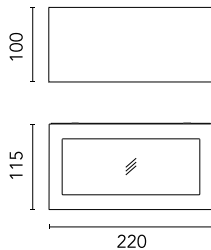

Optical

Lighting type	Indirect, Direct
LED type	Power LED
Light distribution	Symmetric
Optical type	Diffused light