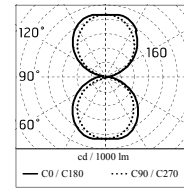

Optical

Lighting type	Indirect, Direct
LED type	Power LED
Light distribution	Symmetric
Optical type	Diffused light