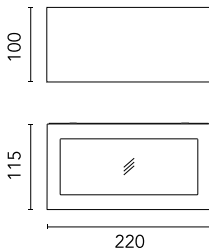

Optical

Lighting type	Indirect, Direct
LED type	Power LED
Light distribution	Symmetric
Optical type	Diffused light