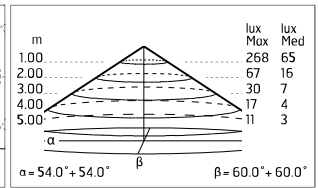

Optical

Lighting type	Indirect, Direct
LED type	Power LED
Light distribution	Symmetric
Optical type	Diffused light